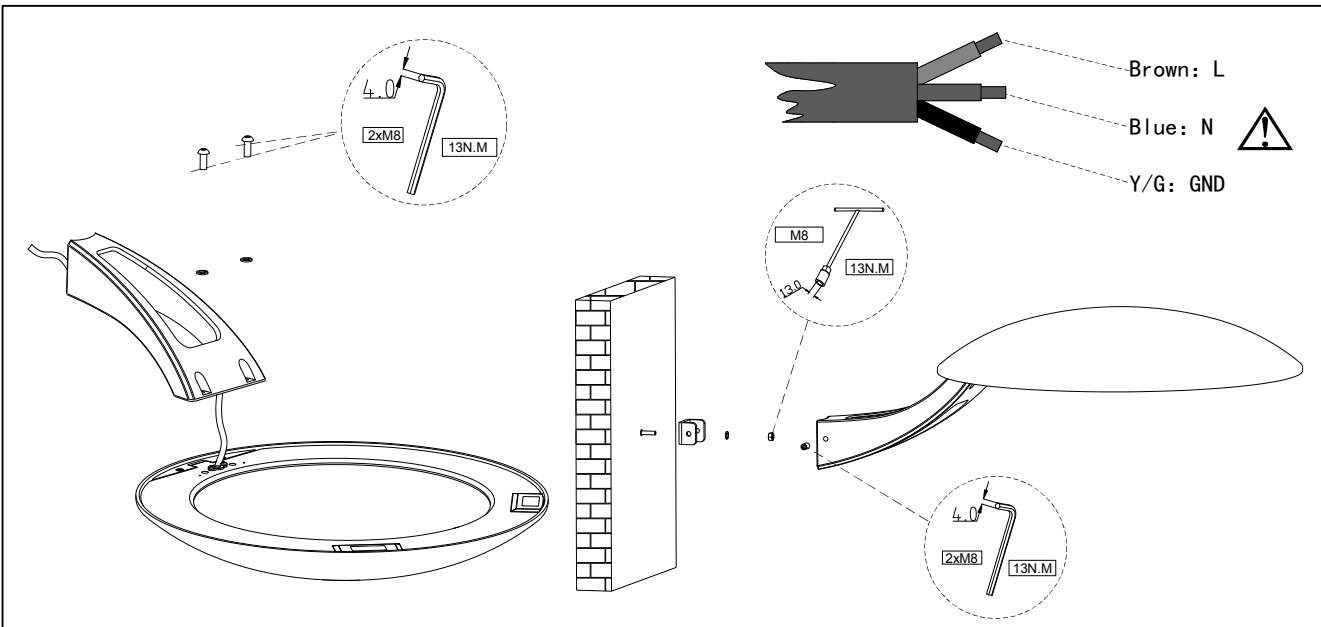

LED GARDEN LIGHT

L07A-036F/072F

Mounting instruction

GB
7000

IEC
60598

IP66

ta
50°

IK08

CE

Type Number	LEDs	Power	Voltage	Frequency	CCT	
L07A-036FP0.8M	36	30W	AC180-270V	50/60Hz	3000K/4000K/5700K	6.5
L07A-072FP0.8M	72	60W				6.8

- The luminaire shall be installed by a qualified electrician and wired in accordance with the latest IEE electrical regulations or the national requirements.
灯具应由有资格的电工安装，接线要符合IEE电气标准或国家标准。
- No supplied water-proof box, installation should be advised by qualified professional.
不提供防水接线盒，安装应征求有资格的人的建议。
- The external flexible cable can not be replaced. If the cable is damaged, the luminaire should be discarded.
灯具外部软线不可替换，如有损坏，灯具报废。