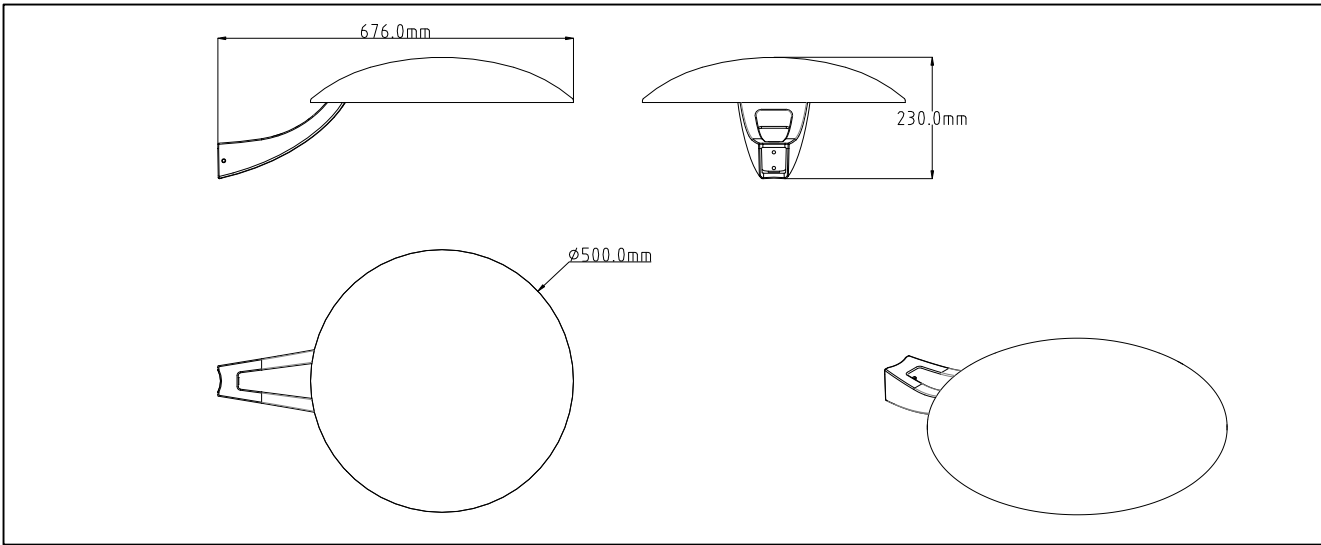

LED GARDEN LIGHT

L07A-036F/072F

Mounting instruction

GB
7000

IEC
60598

IP66

ta
50°

IK08

CE

Type Number	LEDs	Power	Voltage	Frequency	CCT	
L07A-036FP0.8M	36	30W	AC180-270V	50/60Hz	3000K/4000K/5700K	6.5
L07A-072FP0.8M	72	60W				6.8

- The luminaire shall be installed by a qualified electrician and wired in accordance with the latest IEE electrical regulations or the national requirements.
灯具应由有资格的电工安装，接线要符合IEE电气标准或国家标准。
- No supplied water-proof box, installation should be advised by qualified professional.
不提供防水接线盒，安装应征求有资格的人的建议。
- The external flexible cable can not be replaced. If the cable is damaged, the luminaire should be discarded.
灯具外部软线不可替换，如有损坏，灯具报废。