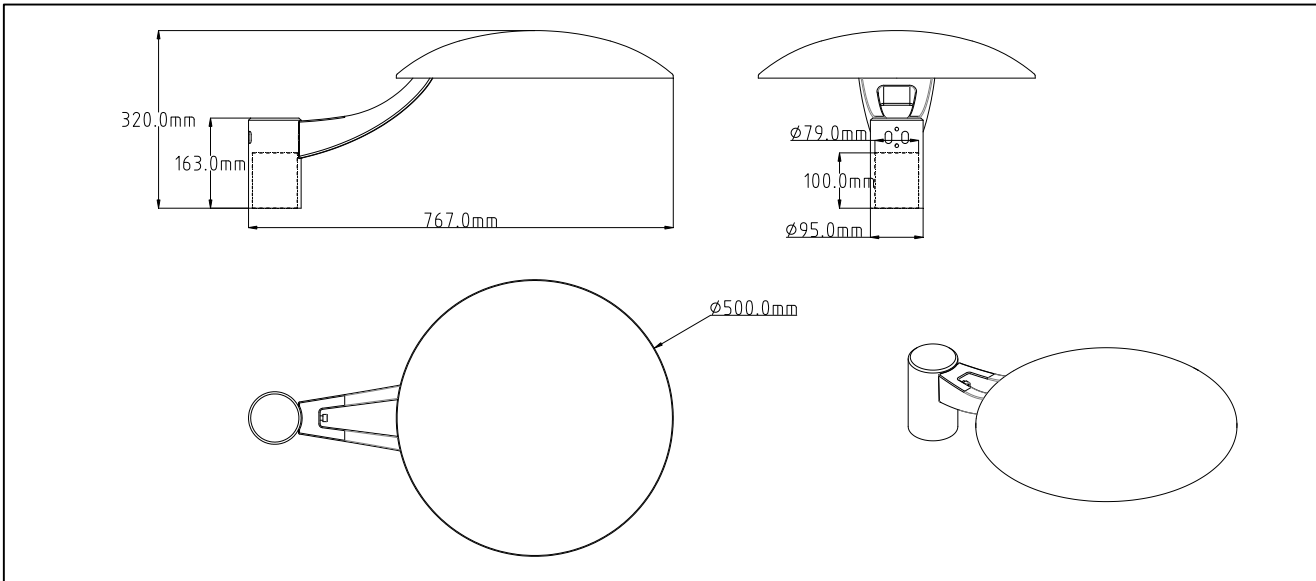

LED GARDEN LIGHT

L07A-036E/072E

Mounting instruction

GB
7000

IEC
60598

IP66

ta
50°

IK08

CE

Type Number	LEDs	Power	Voltage	Frequency	CCT	kg
L07A-036EP0.8M	36	30W	AC180-270V	50/60Hz	3000K/4000K/5700K	6.5
L07A-072EP0.8M	72	60W				6.8

- The luminaire shall be installed by a qualified electrician and wired in accordance with the latest IEE electrical regulations or the national requirements.
灯具应由有资格的电工安装，接线要符合IEE电气标准或国家标准。
- No supplied water-proof box, installation should be advised by qualified professional.
不提供防水接线盒，安装应征求有资格的人的建议。
- The external flexible cable can not be replaced. If the cable is damaged, the luminaire should be discarded.
灯具外部软线不可替换，如有损坏，灯具报废。