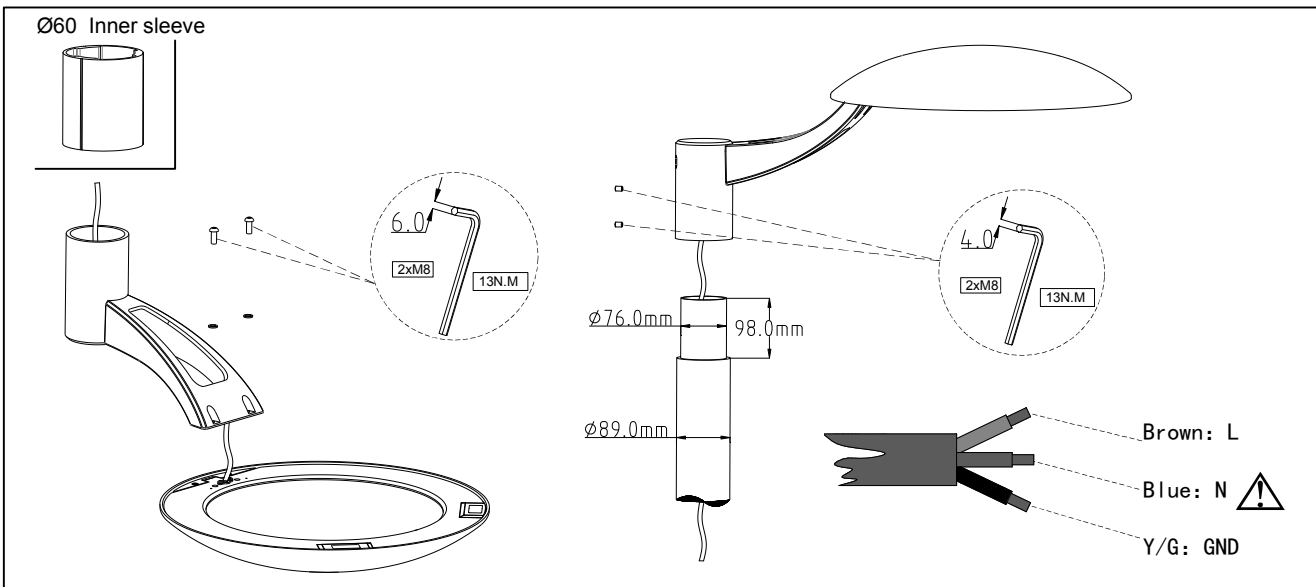

LED GARDEN LIGHT

L07A-036E/072E

Mounting instruction

GB
7000

IEC
60598

IP66

ta
50°

IK08

CE

Type Number	LEDs	Power	Voltage	Frequency	CCT	kg
L07A-036EP0.8M	36	30W	AC180-270V	50/60Hz	3000K/4000K/5700K	6.5
L07A-072EP0.8M	72	60W				6.8

- The luminaire shall be installed by a qualified electrician and wired in accordance with the latest IEE electrical regulations or the national requirements.
灯具应由有资格的电工安装，接线要符合IEE电气标准或国家标准。
- No supplied water-proof box, installation should be advised by qualified professional.
不提供防水接线盒，安装应征求有资格的人的建议。
- The external flexible cable can not be replaced. If the cable is damaged, the luminaire should be discarded.
灯具外部软线不可替换，如有损坏，灯具报废。