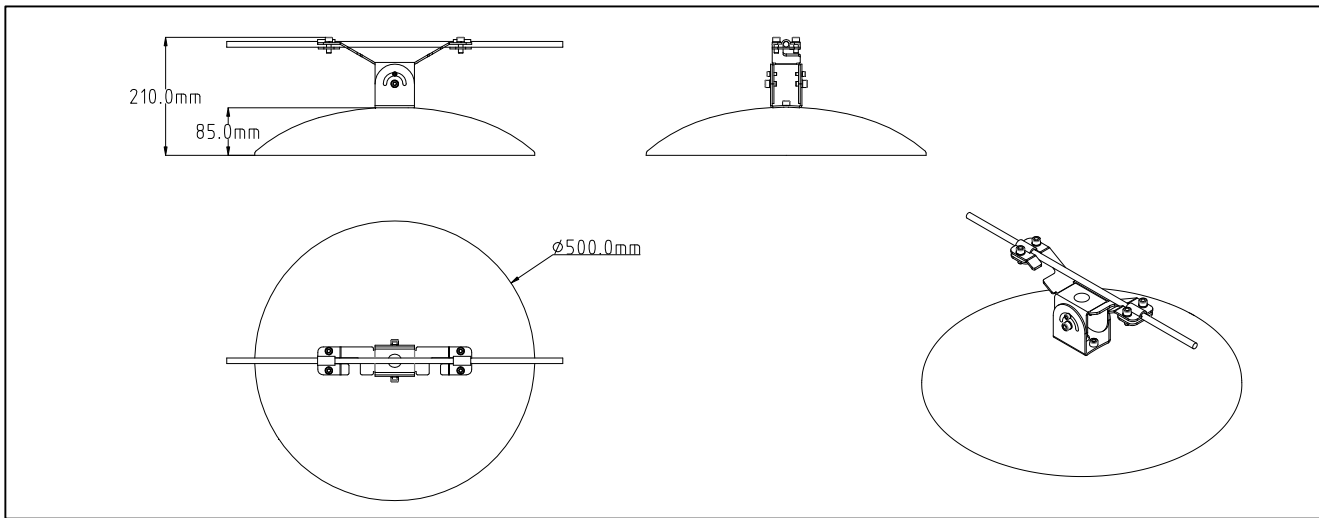

# LED GARDEN LIGHT

L07A-048D/072D/096D

Mounting instruction

GB  
7000

IEC  
60598

IP66

ta  
50°

IK08

Type Number	LEDs	Power	Voltage	Frequency	CCT	
L07A-048DP0.5M	48	30W	AC180-270V	50/60Hz	3000K/4000K/5700K	6.0
L07A-072DP0.8M	72	60W				6.2
L07A-096DP0.8M	96	85W				6.5

- The luminaire shall be installed by a qualified electrician and wired in accordance with the latest IEE electrical regulations or the national requirements.  
灯具应由有资格的电工安装，接线要符合IEE电气标准或国家标准。
- No supplied water-proof box, installation should be advised by qualified professional.  
不提供防水接线盒，安装应征询有资格的人的建议。
- The external flexible cable can not be replaced. If the cable is damaged, the luminaire should be discarded.  
灯具外部软线不可替换，如有损坏，灯具报废。