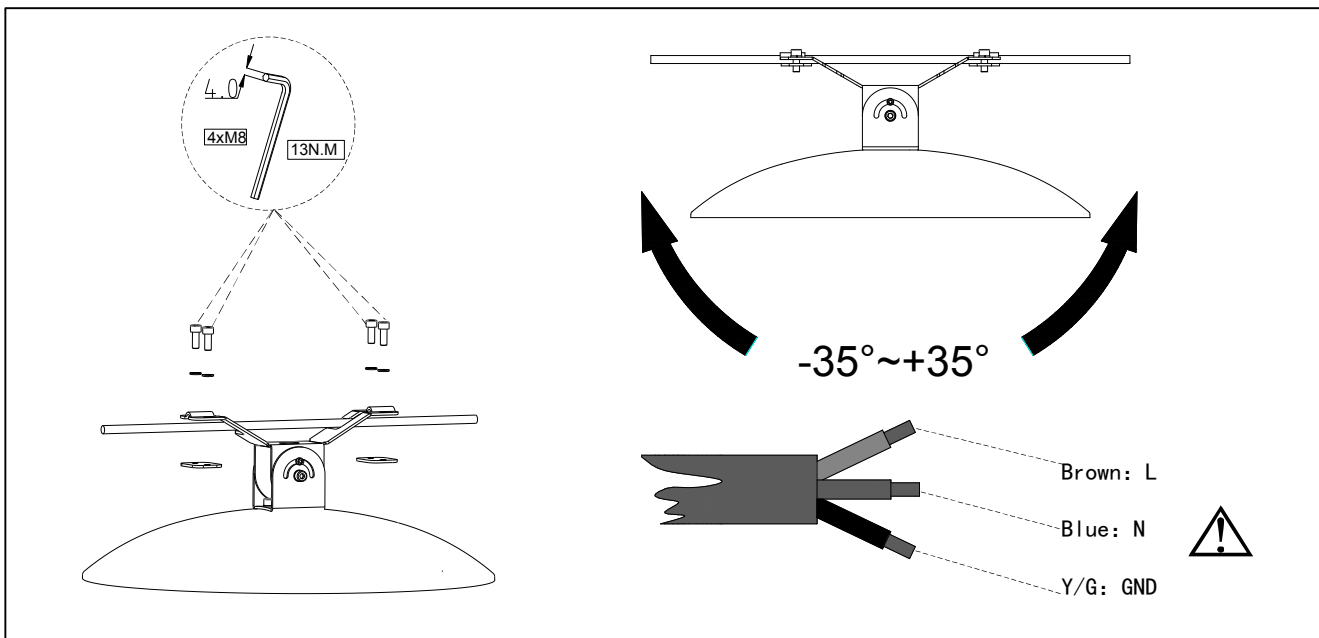

# LED GARDEN LIGHT

L07A-048D/072D/096D

Mounting instruction

GB  
7000

IEC  
60598

IP66

ta  
50°

IK08

Type Number	LEDs	Power	Voltage	Frequency	CCT	
L07A-048DP0.5M	48	30W	AC180-270V	50/60Hz	3000K/4000K/5700K	6.0
L07A-072DP0.8M	72	60W				6.2
L07A-096DP0.8M	96	85W				6.5

- The luminaire shall be installed by a qualified electrician and wired in accordance with the latest IEE electrical regulations or the national requirements.  
灯具应由有资格的电工安装，接线要符合IEE电气标准或国家标准。
- No supplied water-proof box, installation should be advised by qualified professional.  
不提供防水接线盒，安装应征询有资格的人的建议。
- The external flexible cable can not be replaced. If the cable is damaged, the luminaire should be discarded.  
灯具外部软线不可替换，如有损坏，灯具报废。