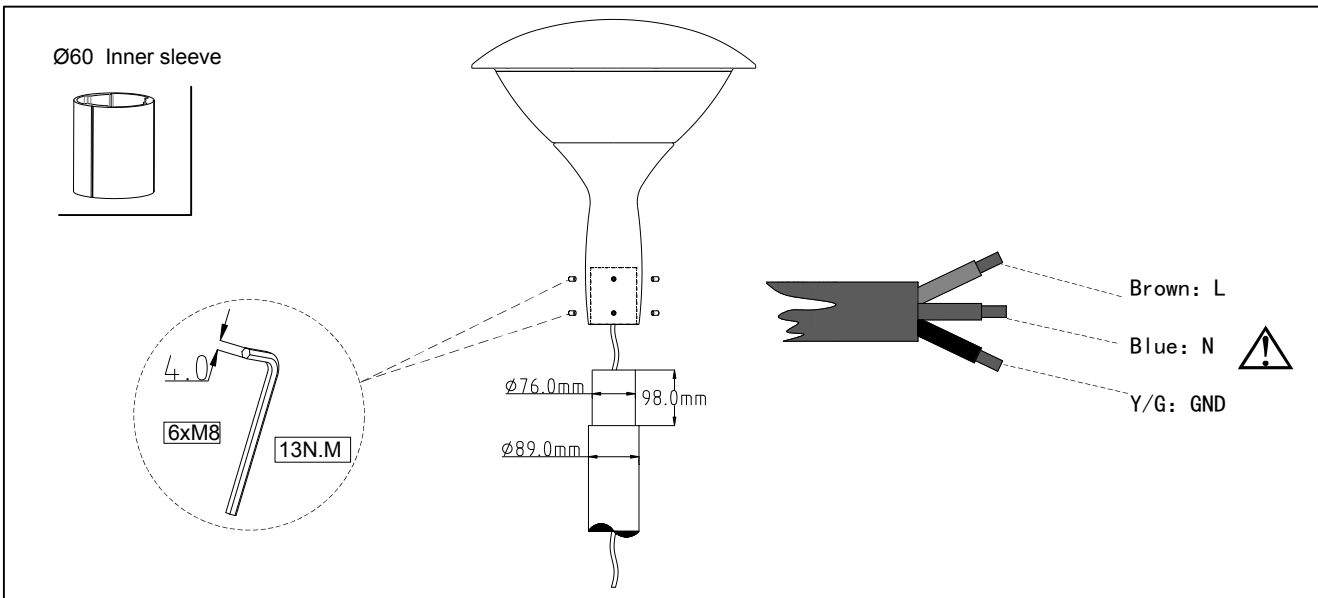

LED GARDEN LIGHT

L07A-048B/072B/096B

Mounting instruction

GB
7000

IEC
60598

IP66

ta
50°

IK08

CE

Type Number	LEDs	Power	Voltage	Frequency	CCT	kg
L07A-048BP0.5M	48	30W	AC180-270V	50/60Hz	3000K/4000K/5700K	6.5
L07A-072BP0.8M	72	60W				6.9
L07A-096BP0.8M	96	85W				7.1

- !**
- The luminaire shall be installed by a qualified electrician and wired in accordance with the latest IEE electrical regulations or the national requirements.
灯具应由有资格的电工安装，接线要符合IEE电气标准或国家标准。
 - No supplied water-proof box, installation should be advised by qualified professional.
不提供防水接线盒，安装应征求有资格的人的建议。
 - The external flexible cable can not be replaced. If the cable is damaged, the luminaire should be discarded.
灯具外部软线不可替换，如有损坏，灯具报废。