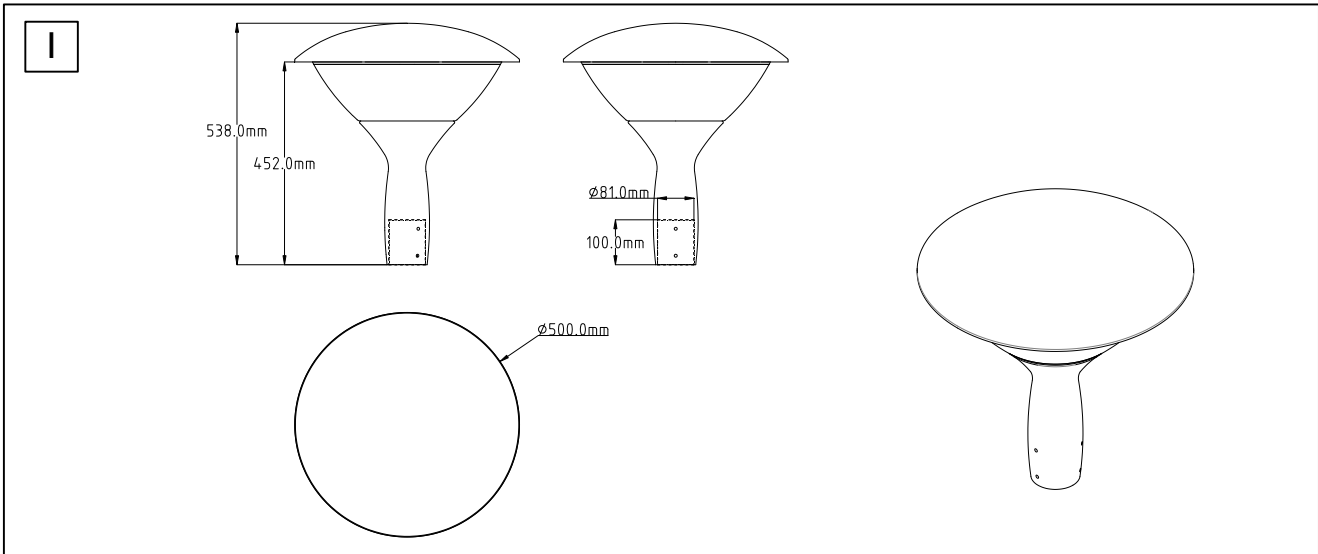

LED GARDEN LIGHT

L07A-048B/072B/096B

Mounting instruction

GB
7000

IEC
60598

IP66

ta
50°

IK08

CE

Type Number	LEDs	Power	Voltage	Frequency	CCT	kg
L07A-048BP0.5M	48	30W	AC180-270V	50/60Hz	3000K/4000K/5700K	6.5
L07A-072BP0.8M	72	60W				6.9
L07A-096BP0.8M	96	85W				7.1

- !**
- The luminaire shall be installed by a qualified electrician and wired in accordance with the latest IEE electrical regulations or the national requirements.
灯具应由有资格的电工安装，接线要符合IEE电气标准或国家标准。
 - No supplied water-proof box, installation should be advised by qualified professional.
不提供防水接线盒，安装应征求有资格的人的建议。
 - The external flexible cable can not be replaced. If the cable is damaged, the luminaire should be discarded.
灯具外部软线不可替换，如有损坏，灯具报废。