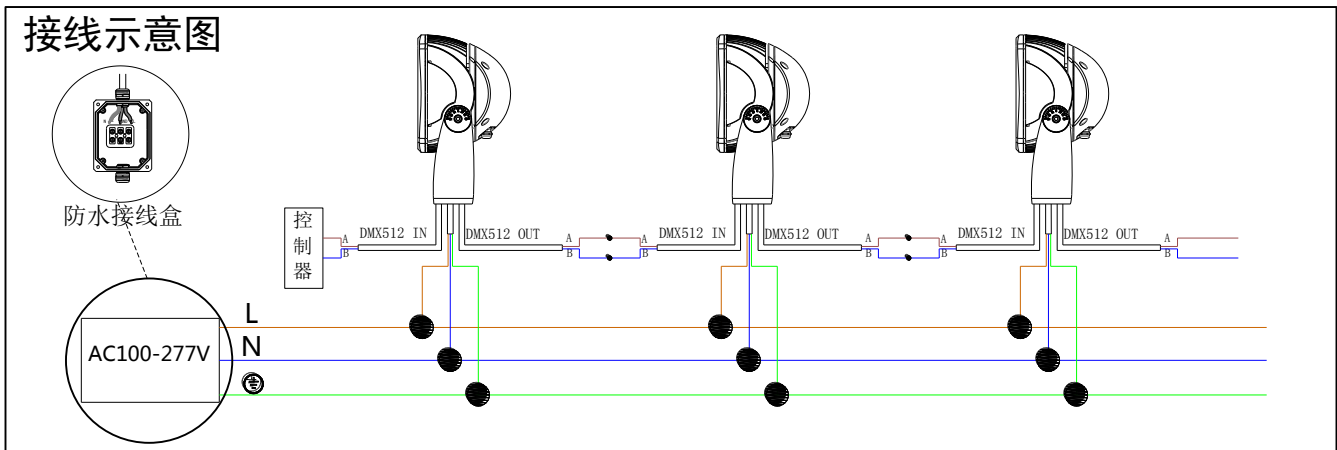

# LED PROJECTOR LIGHT

L06B-024E/036E/060E/072E

Mounting instruction

GB  
7000

IEC  
60598

IP66

ta  
50°

CE

Type Number 产品型号	LEDs 颗粒数	Power 功率	Voltage 电压	CT 色温	
L06B-024EP4. 0L	24	210W	AC220V	RGBW (3000K)	9.1
L06B-036EP3. 3L	36	120W	AC220V	RGBW (3000K)	9.0
L06B-060EP2. 2L	60	150W	AC220V	RGBW (3000K)	9.0
L06B-072EP3. 3L	72	210W	AC220V	RGBW (3000K)	9.4

- 
1. The luminaire shall be installed by a qualified electrician and wired in accordance with the latest IEE electrical regulations or the national requirements.  
灯具应由有资格的电工安装，接线要符合IEE电气标准或国家标准。
  2. No supplied water-proof box, installation should be advised by qualified professional.  
不提供防水接线盒，安装应征求有资格的人的建议。
  3. The external flexible cable can not be replaced. If the cable is damaged, the luminaire should be discarded.  
灯具外部软线不可替换，如有损坏，灯具报废。