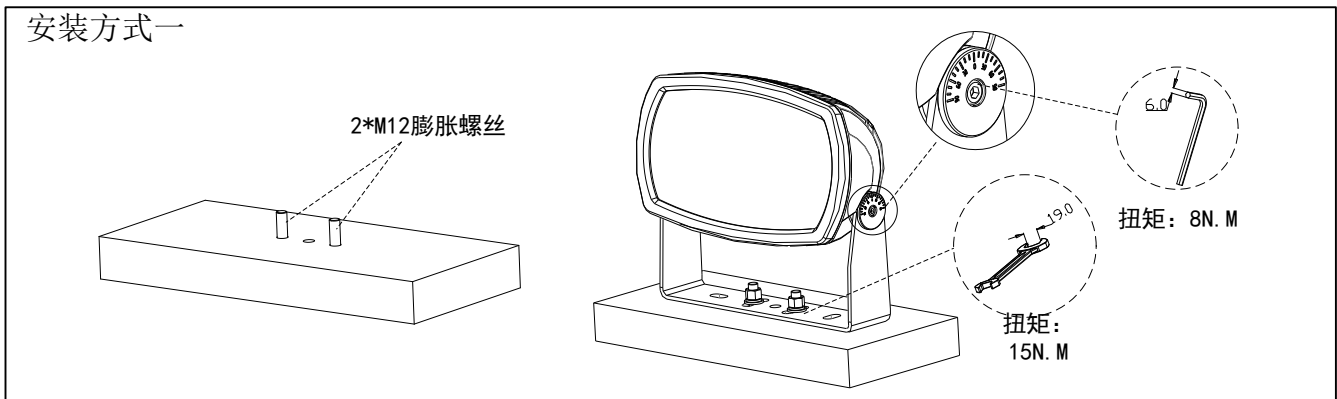

# LED PROJECTOR LIGHT

L06B-024E/036E/060E/072E

Mounting instruction

GB  
7000

IEC  
60598

IP66

ta  
50°

CE

- 
1. The luminaire shall be installed by a qualified electrician and wired in accordance with the latest IEE electrical regulations or the national requirements.  
灯具应由有资格的电工安装，接线要符合IEE电气标准或国家标准。
  2. No supplied water-proof box, installation should be advised by qualified professional.  
不提供防水接线盒，安装应征求有资格的人的建议。
  3. The external flexible cable can not be replaced. If the cable is damaged, the luminaire should be discarded.  
灯具外部软线不可替换，如有损坏，灯具报废。